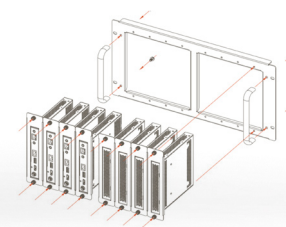

SAVANT

SAVANT RCK-PAVVM8

Rackkit
För PAV-VIM1C & PAV-VIM1C
5U

PRIS
PER ST. 8 000:-